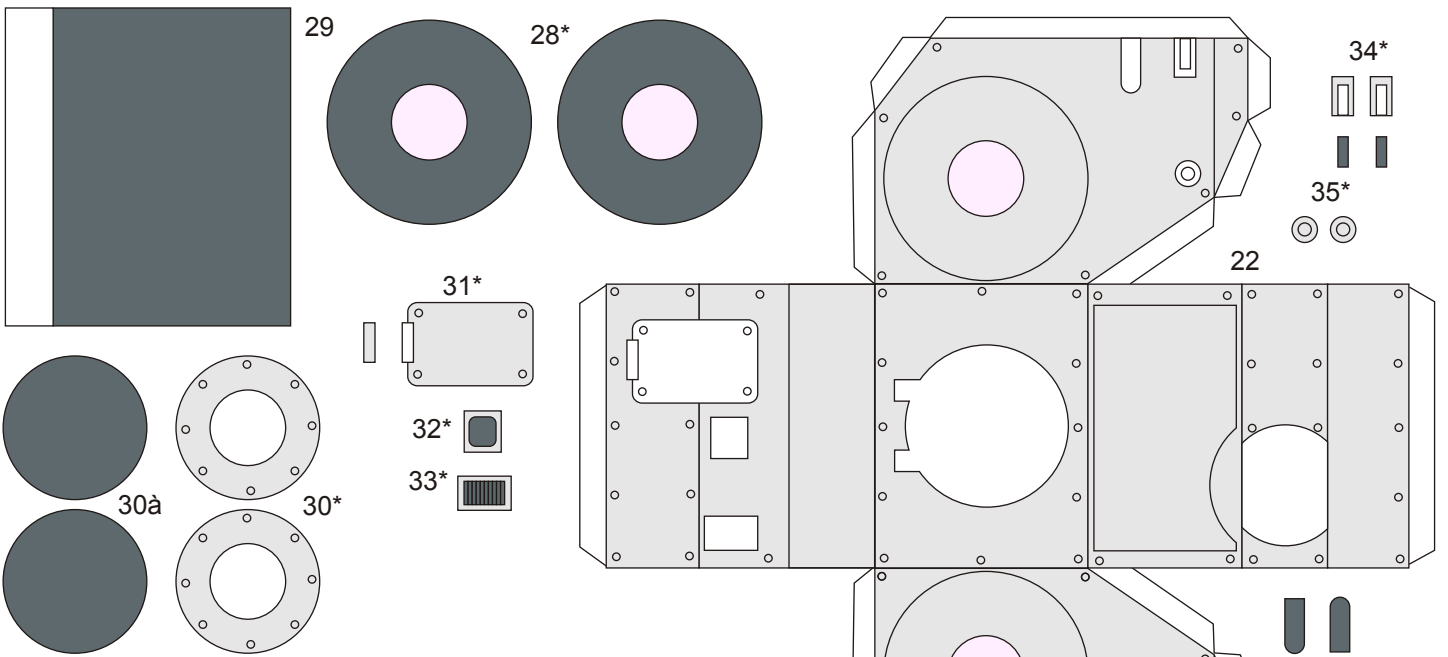

Ordo Mechanicus:
Eli Patoroch

Hydra Mk II

Paper Model Size:
147 x 93 mm

Paper: 150-170
Carton: 0,4-0,6

Repaint and edit by:
Legion
www.tapapercraft.com

Upper guns

Lower guns

57a

61a*

Hatch periscopes

61

Track details

Hull detail

Gun adaptor

Gun + Missile adaptor

Missile adaptor

Barrel insides

59a

Gun details

Turret back details

Antenna holder

Flag

Extra thread pads

54