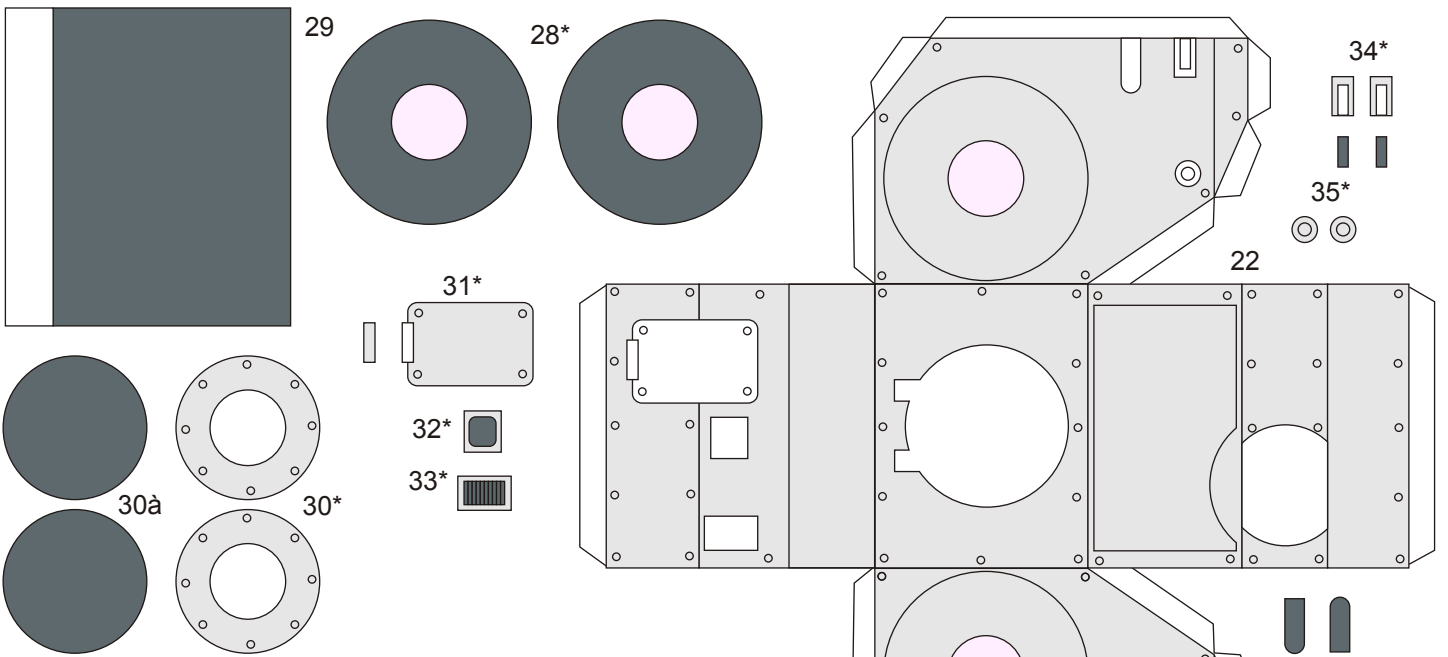

# Ordo Mechanicus departamentum manufacturum

Ordo Mechanicus:  
Eli Patoroch

Hydra Mk II

Paper Model Size:  
147 x 93 mm

Paper: 150-170  
Carton: 0,4-0,6

Repaint and edit by:  
Legion  
[www.tapapercraft.com](http://www.tapapercraft.com)

37\*

Upper guns

Lower guns

57a

61a\*

Hatch periscopes

61

Track details

Hull detail

Gun adaptor

Gun + Missile adaptor

Missile adaptor

Barrel insides

59a

Gun details

Turret back details