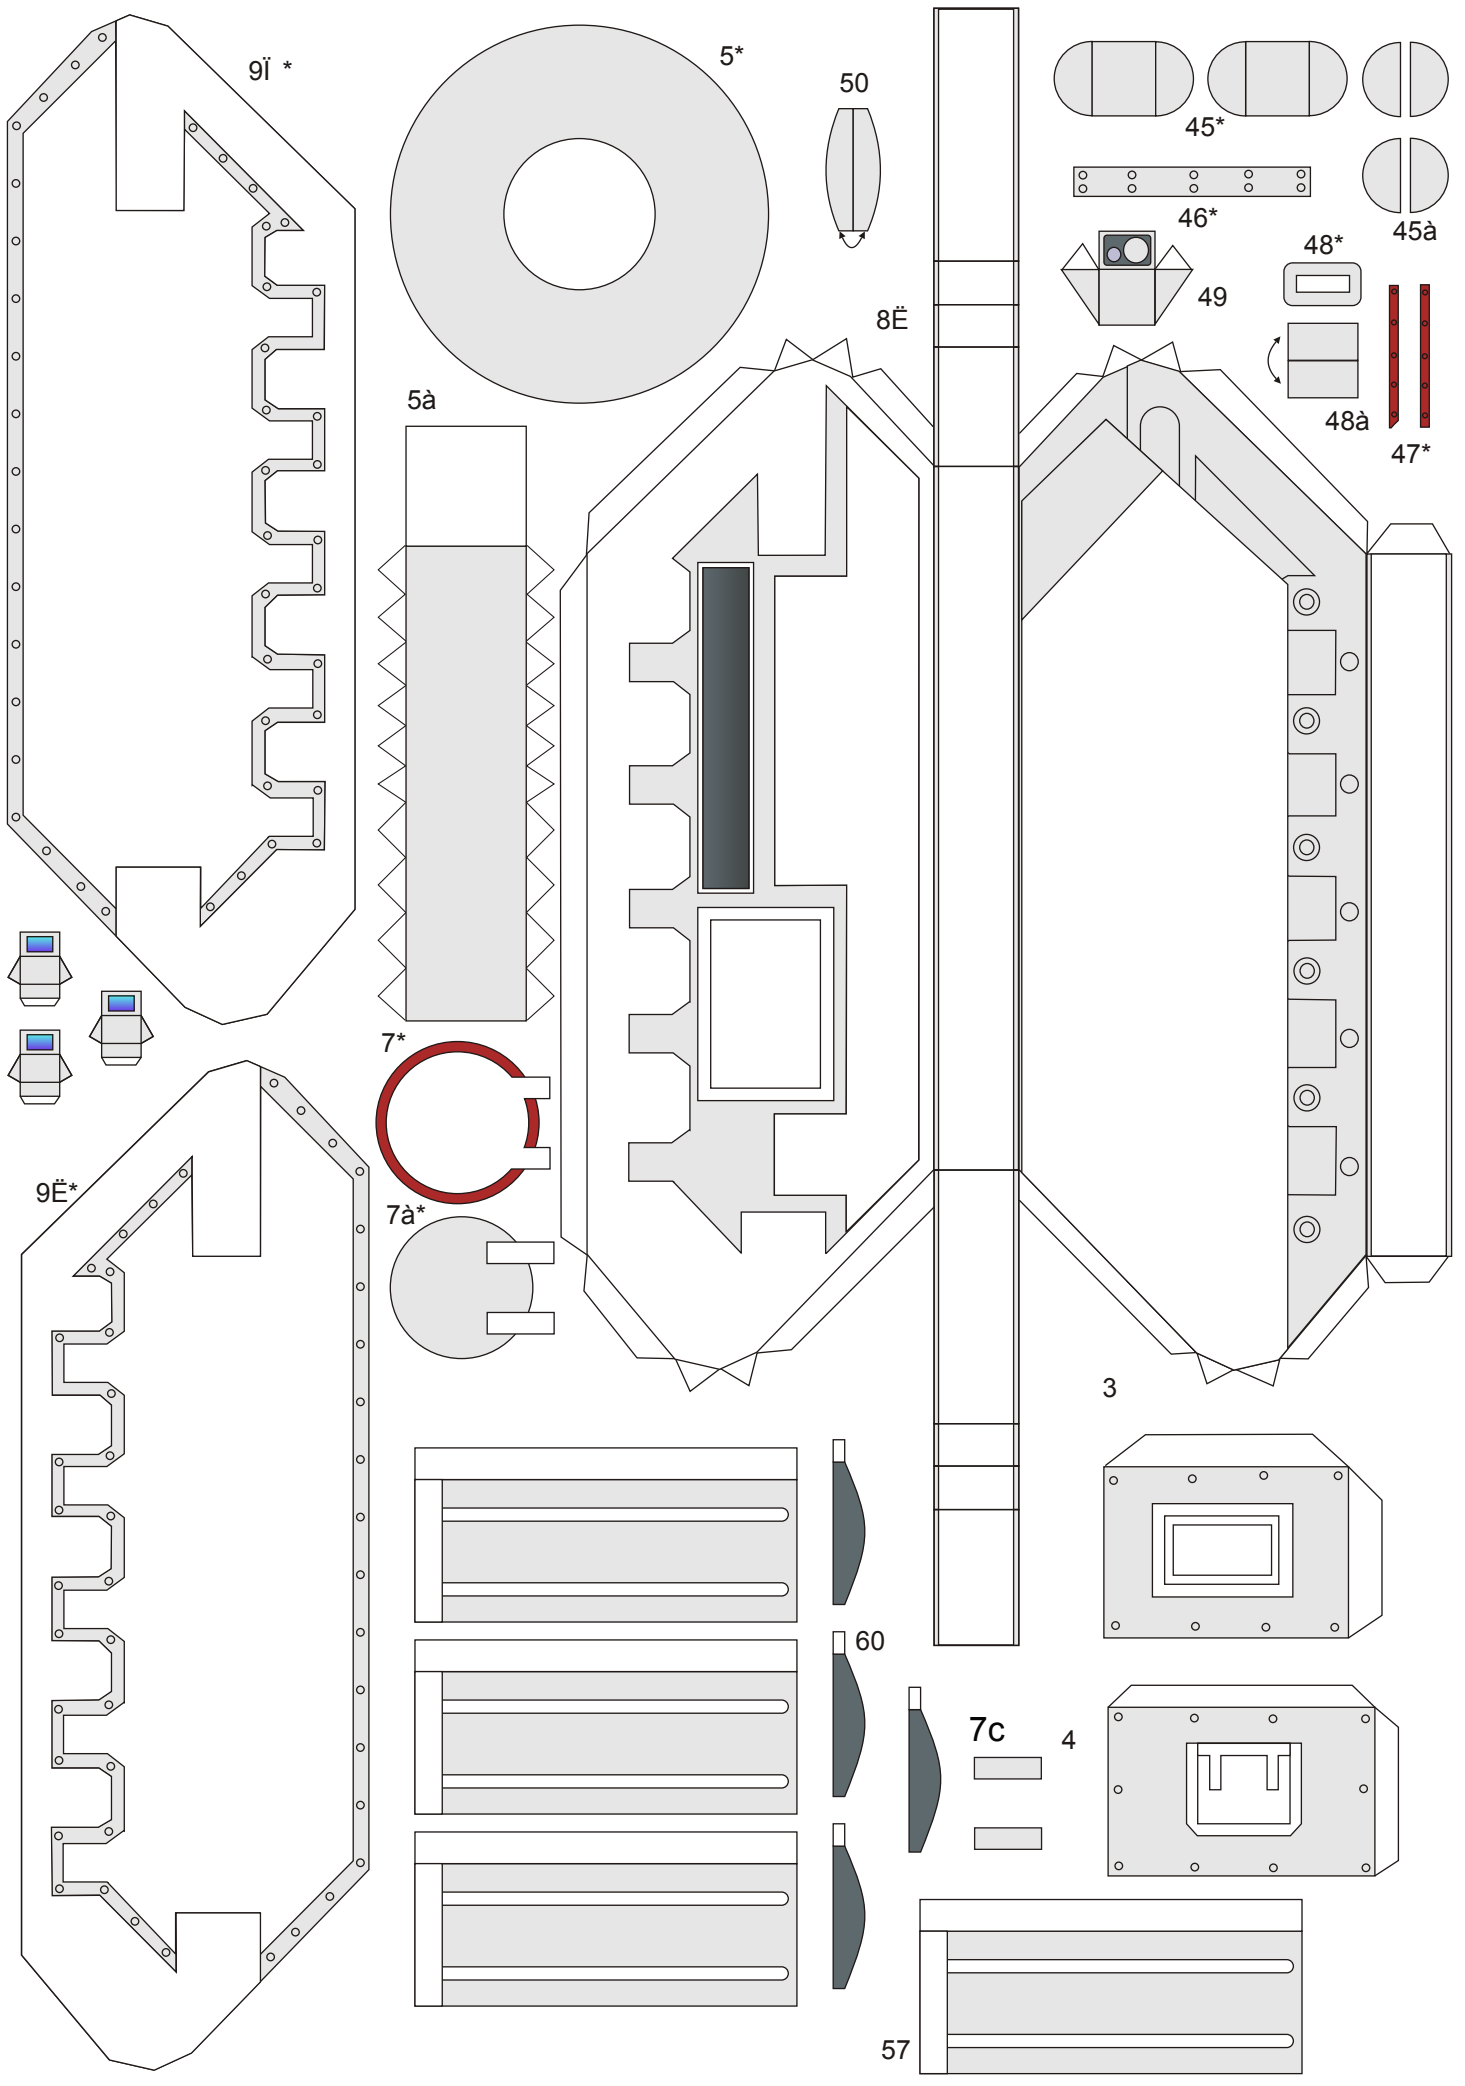

# Ordo Mechanicus departamentum manufacturum

Ordo Mechanicus:  
Eli Patoroch

Hydra Mk II

Paper Model Size:  
147 x 93 mm

Paper: 150-170  
Carton: 0,4-0,6

Repaint and edit by:  
Legion  
[www.tapapercraft.com](http://www.tapapercraft.com)

37\*

Upper guns

Lower guns

57a

61a\*

Hatch periscopes

61

Track details

Hull detail

Gun adaptor

Gun + Missile adaptor

Missile adaptor

Barrel insides

59a

Gun details

Turret back details

Antenna holder

Flag

Extra thread pads

54

56

57

50

53