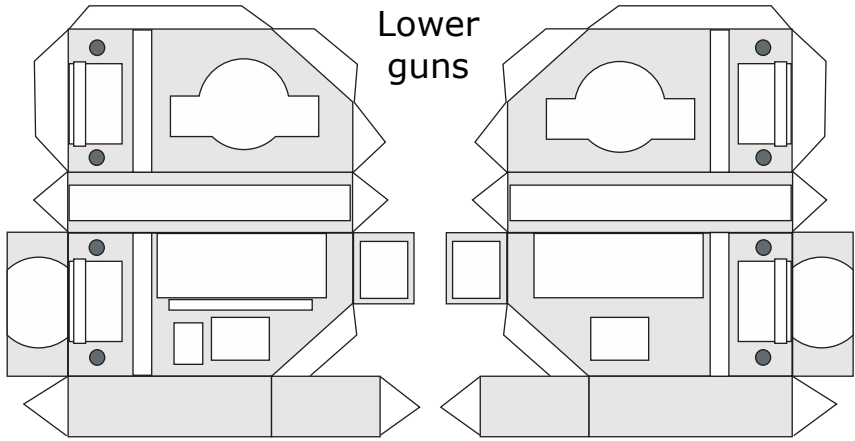

# Ordo Mechanicus departamentum manufacturum

Ordo Mechanicus:  
Eli Patoroch

Hydra Mk II

Paper Model Size:  
147 x 93 mm

Paper: 150-170  
Carton: 0,4-0,6

Repaint and edit by:  
Legion  
[www.tapapercraft.com](http://www.tapapercraft.com)

37\*

Upper guns

Lower guns

57a

61a\*

Hatch periscopes

61

Track details

Hull detail

Gun adaptor

Gun + Missile adaptor

Missile adaptor

Barrel insides

59a

Gun details

Turret back details