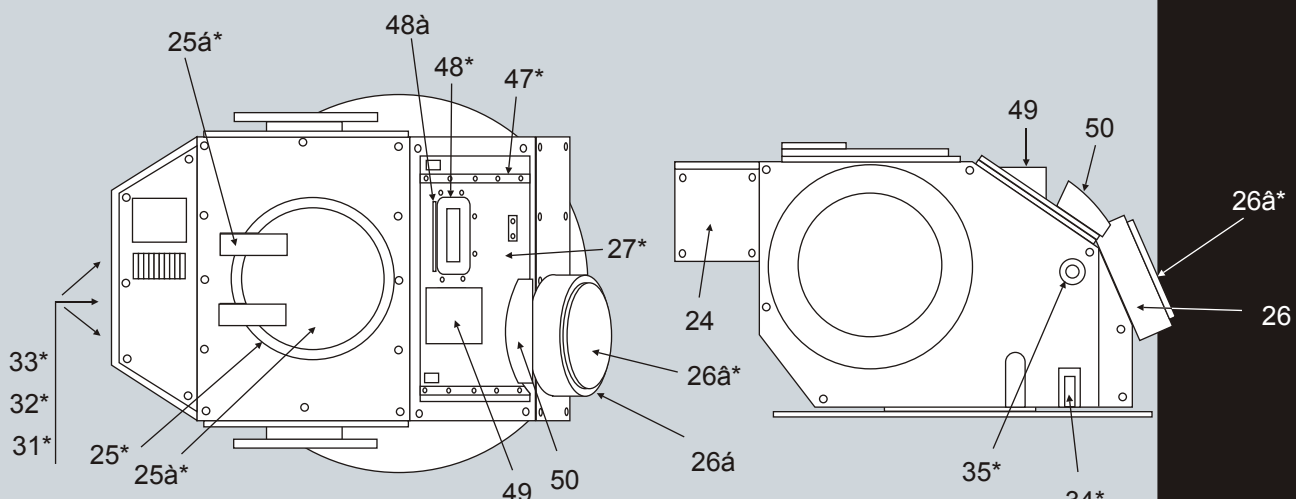

Ordo Mechanicus:
Eli Patoroch

Hydra Mk II

Paper Model Size:
147 x 93 mm

Paper: 150-170
Carton: 0,4-0,6

Repaint and edit by:
Legion
www.tapapercraft.com

Upper guns

Lower guns

57a

61a*

Hatch periscopes

61

Track details

Hull detail

Gun adaptor

Gun + Missile adaptor

Missile adaptor