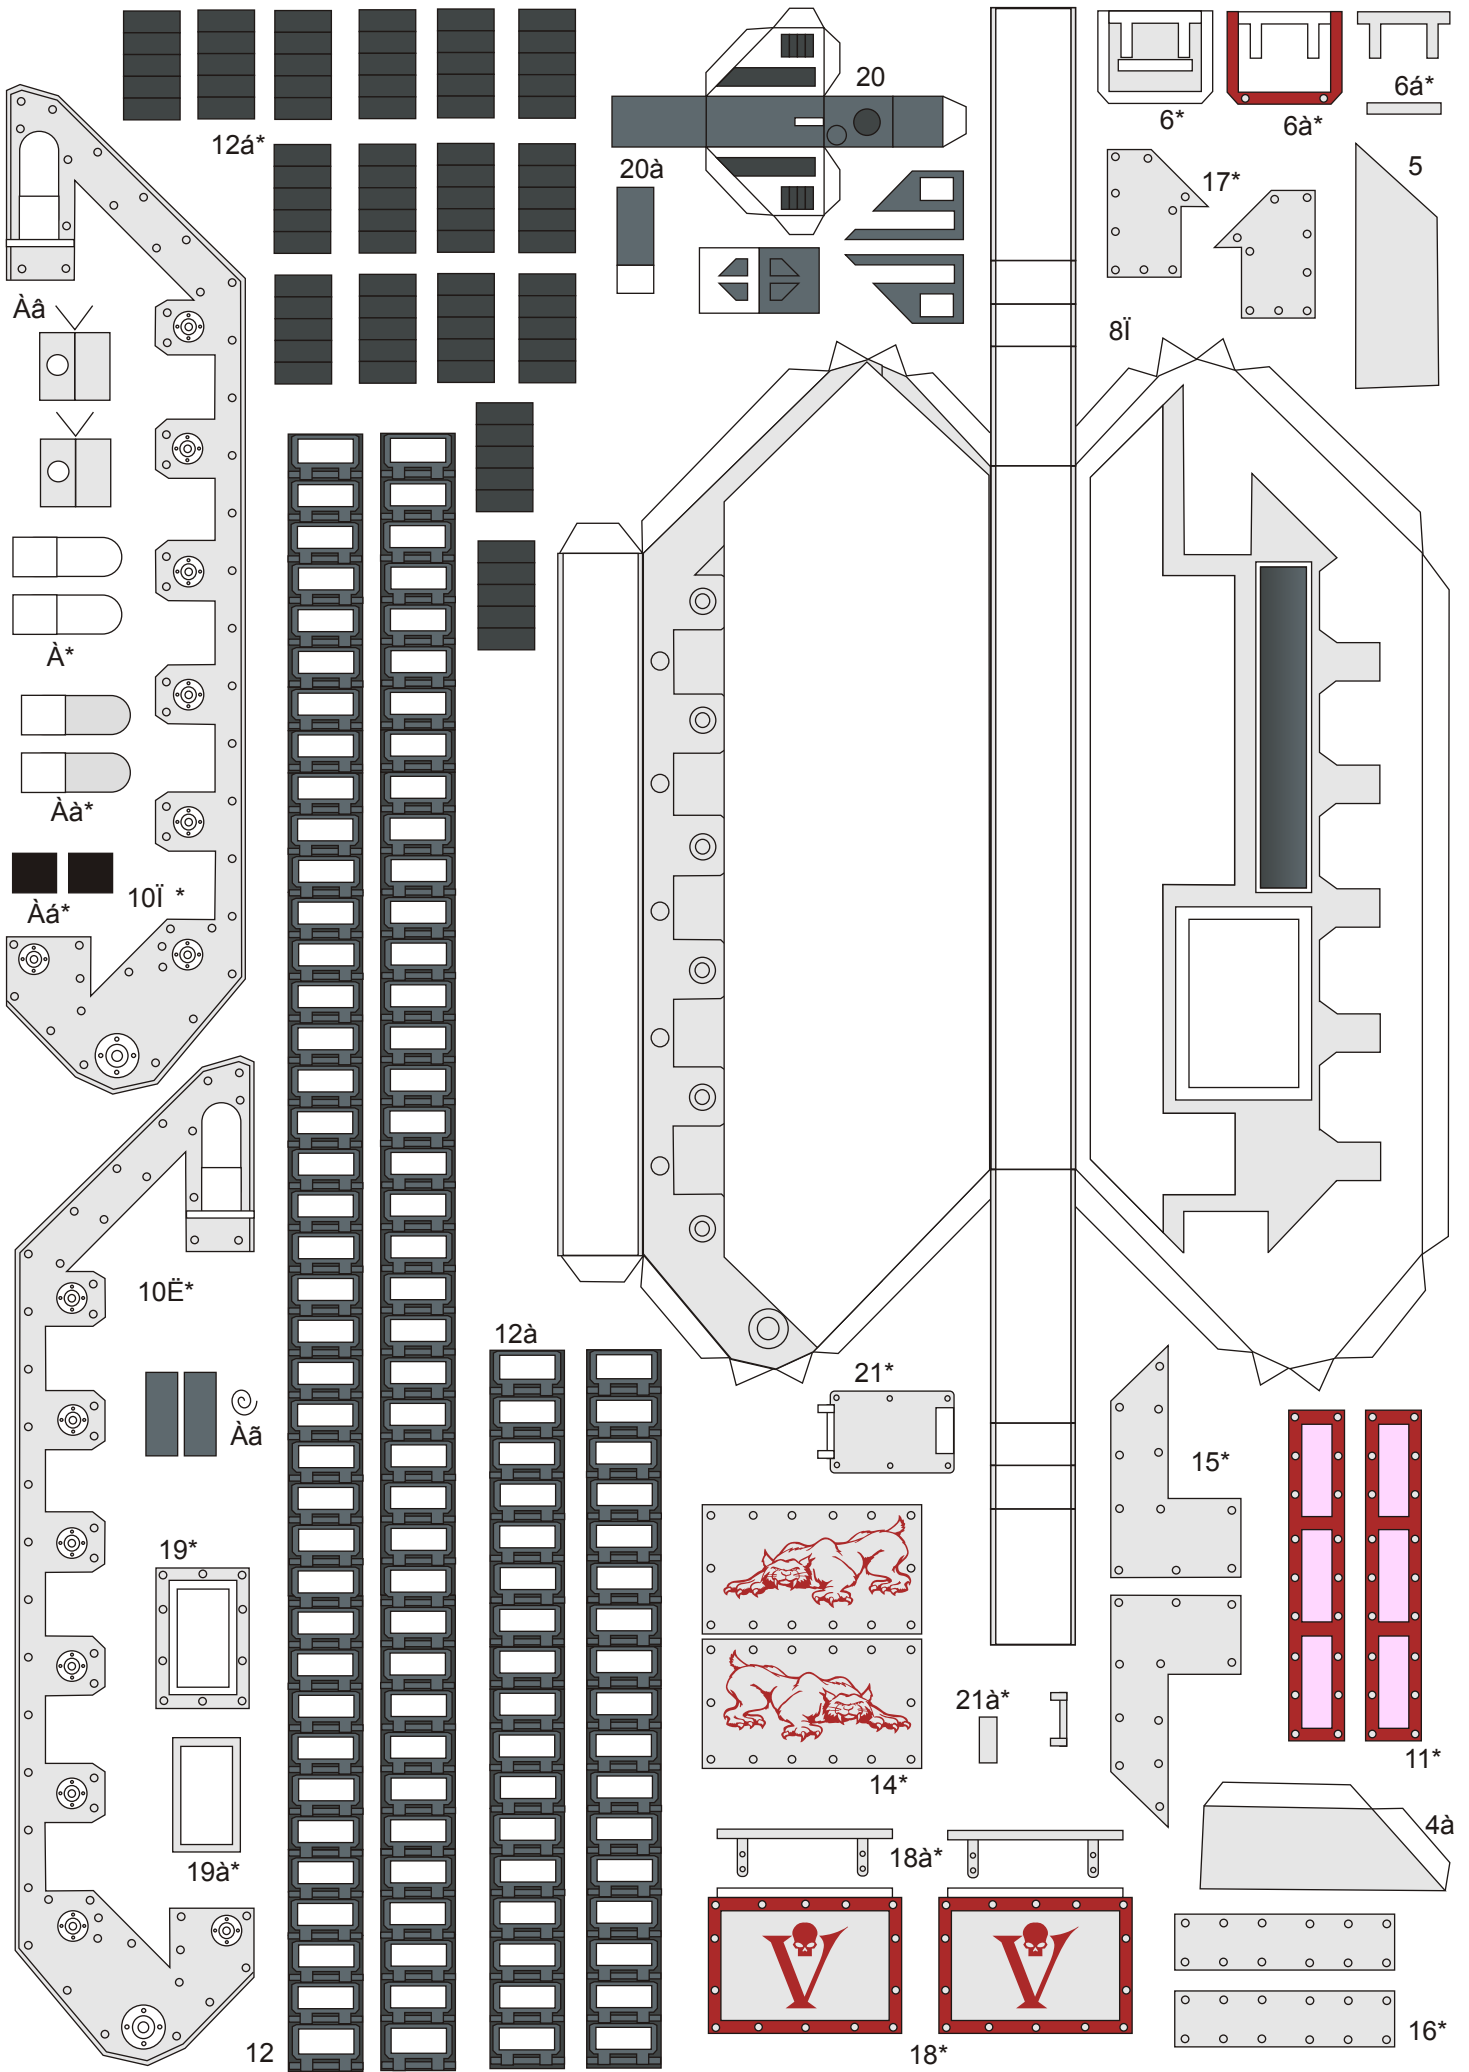

# Ordo Mechanicus departamentum manufacturum

Ordo Mechanicus:  
Eli Patoroch

Hydra Mk II

Paper Model Size:  
147 x 93 mm

Paper: 150-170  
Carton: 0,4-0,6

Repaint and edit by:  
Legion  
[www.tapapercraft.com](http://www.tapapercraft.com)

37\*

Upper guns

Lower guns

57a

61a\*

Hatch periscopes

61

Track details

Hull detail

Gun adaptor

Gun + Missile adaptor

Missile adaptor

Barrel insides

59a

Gun details

Turret back details

Antenna holder

Flag

Extra thread pads

54

56

57

50

53