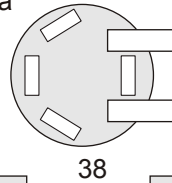

# Ordo Mechanicus departamentum manufacturum

Ordo Mechanicus:  
Eli Patoroch

Hydra Mk II

Paper Model Size:  
147 x 93 mm

Paper: 150-170  
Carton: 0,4-0,6

Repaint and edit by:  
Legion  
[www.tapapercraft.com](http://www.tapapercraft.com)

37\*

Upper guns

Lower guns

57a

61a\*

Hatch periscopes

61

Track details

Hull detail

Gun adaptor

Gun + Missile adaptor

Missile adaptor

Barrel insides

59a

Gun details

Turret back details