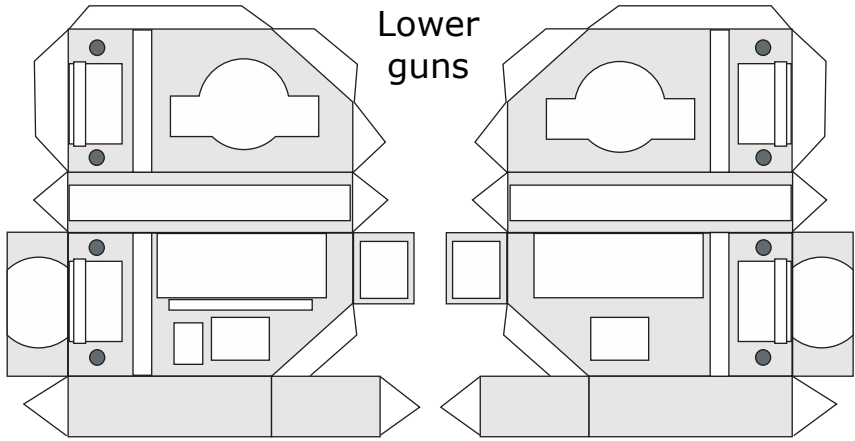

Ordo Mechanicus:
Eli Patoroch

Hydra Mk II

Paper Model Size:
147 x 93 mm

Paper: 150-170
Carton: 0,4-0,6

Repaint and edit by:
Legion
www.tapapercraft.com

Upper guns

Lower guns

57a

61a*

Hatch periscopes

61

Track details

Hull detail

Gun adaptor

Gun + Missile adaptor

Missile adaptor