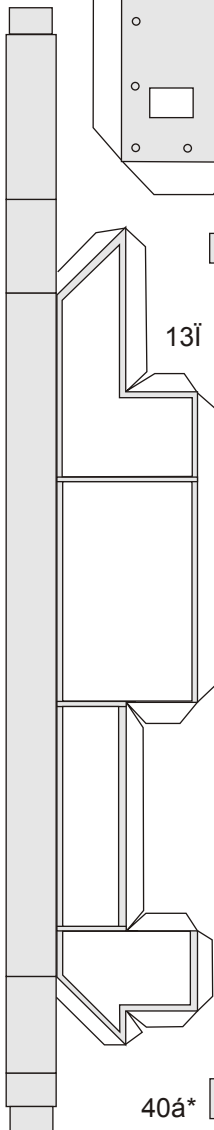

# Ordo Mechanicus departamentum manufacturum

Ordo Mechanicus:  
Eli Patoroch

Hydra Mk II

Paper Model Size:  
147 x 93 mm

Paper: 150-170  
Carton: 0,4-0,6

Repaint and edit by:  
Legion  
[www.tapapercraft.com](http://www.tapapercraft.com)

37\*

Upper guns

Lower guns

57a

61a\*

Hatch periscopes

61

Track details

Hull detail

Gun adaptor

Gun + Missile adaptor

Missile adaptor

Barrel insides

59a

Gun details

Turret back details

Antenna holder

Flag

Extra thread pads

54

56

57

50

53