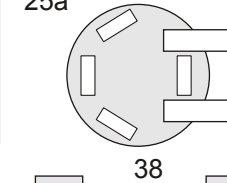

Ordo Mechanicus:
Eli Patoroch

Hydra Mk II

Paper Model Size:
147 x 93 mm

Paper: 150-170
Carton: 0,4-0,6

Repaint and edit by:
Legion
www.tapapercraft.com

Upper guns

Lower guns

57a