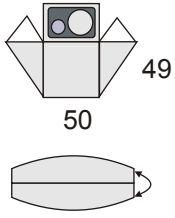

Ordo Mechanicus:
Eli Patoroch

Hydra Mk II

Paper Model Size:
147 x 93 mm

Paper: 150-170
Carton: 0,4-0,6

Repaint and edit by:
Legion
www.tapapercraft.com

Upper guns

Lower guns

57a

Barrel insides

59a

Gun details

Turret back details

Antenna holder

Flag

Extra thread pads

54

56

57

50

53

58

55