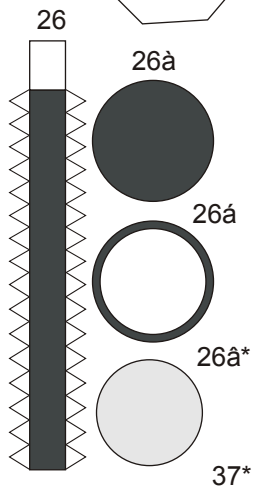

Ordo Mechanicus:
Eli Patoroch

Hydra Mk II

Paper Model Size:
147 x 93 mm

Paper: 150-170
Carton: 0,4-0,6

Repaint and edit by:
Legion
www.tapapercraft.com

Upper guns

Lower guns

57a

61a*

Hatch periscopes

61

Track details

Hull detail

Gun adaptor

Gun + Missile adaptor

Missile adaptor

Barrel insides

59a

Gun details

Turret back details

Antenna holder

Flag

Extra thread pads

54