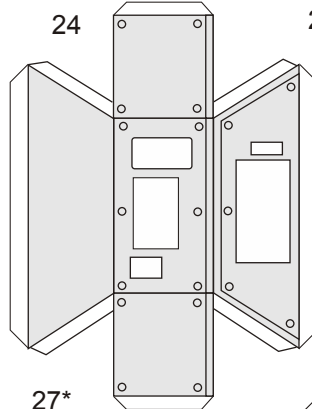

# Ordo Mechanicus departamentum manufacturum

Ordo Mechanicus:  
Eli Patoroch

Hydra Mk II

Paper Model Size:  
147 x 93 mm

Paper: 150-170  
Carton: 0,4-0,6

Repaint and edit by:  
Legion  
[www.tapapercraft.com](http://www.tapapercraft.com)

37\*

Upper guns

Lower guns

57a

61a\*

Hatch periscopes

61

Track details

Hull detail

Gun adaptor

Gun + Missile adaptor

Missile adaptor

Barrel insides

59a

Gun details

Turret back details