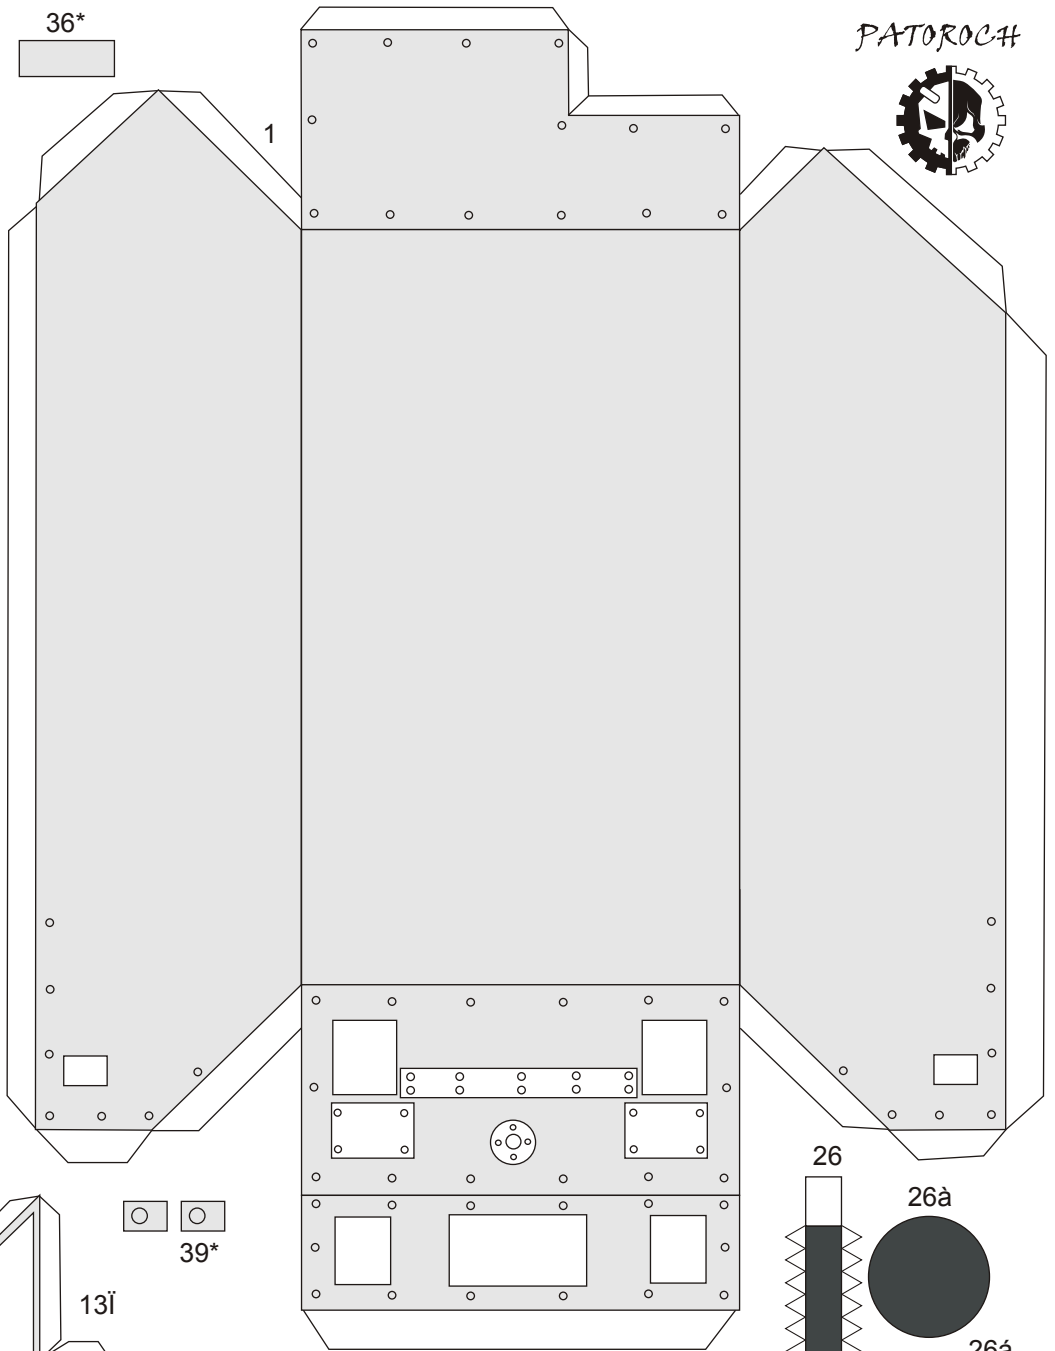

Ordo Mechanicus:
Eli Patoroch

Hydra Mk II

Paper Model Size:
147 x 93 mm

Paper: 150-170
Carton: 0,4-0,6

Repaint and edit by:
Legion
www.tapapercraft.com

Upper guns

Lower guns

57a

61a*

Hatch periscopes

61

Track details

Hull detail

Gun adaptor

Gun + Missile adaptor

Missile adaptor

Barrel insides

59a

Gun details

Turret back details

Antenna holder

Flag

Extra thread pads

54