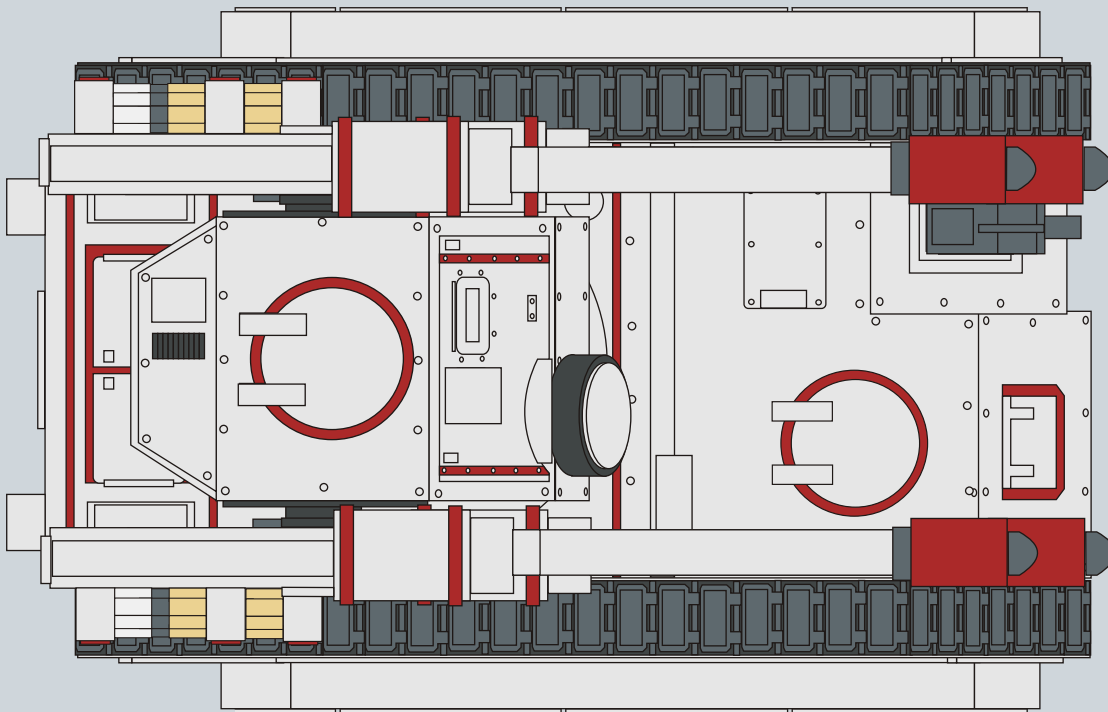

Ordo Mechanicus:
Eli Patoroch

Hydra Mk II

Paper Model Size:
147 x 93 mm

Paper: 150-170
Carton: 0,4-0,6

Repaint and edit by:
Legion
www.tapapercraft.com

Upper guns

Lower guns

57a

61a*

Hatch periscopes

61

Track details

Hull detail

Gun adaptor

Gun + Missile adaptor

Missile adaptor