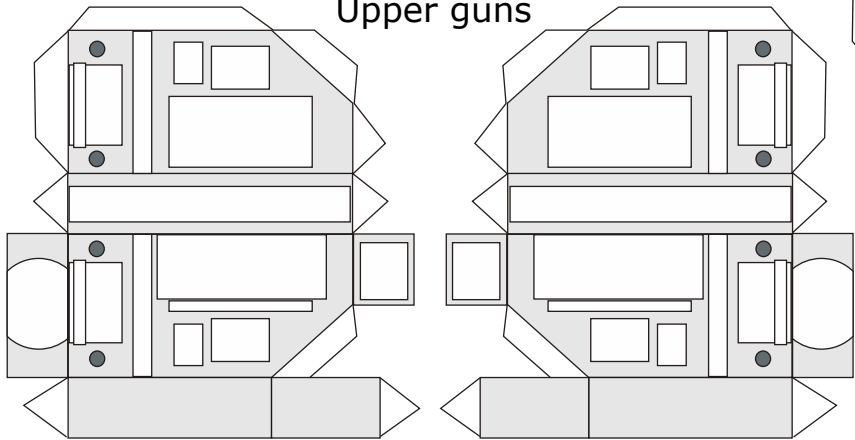

Ordo Mechanicus:
Eli Patoroch

Hydra Mk II

Paper Model Size:
147 x 93 mm

Paper: 150-170
Carton: 0,4-0,6

Repaint and edit by:
Legion
www.tapapercraft.com

Upper guns

Lower guns

57a

61a*

Hatch periscopes

61

Track details

Hull detail

Gun adaptor

Gun + Missile adaptor

Missile adaptor