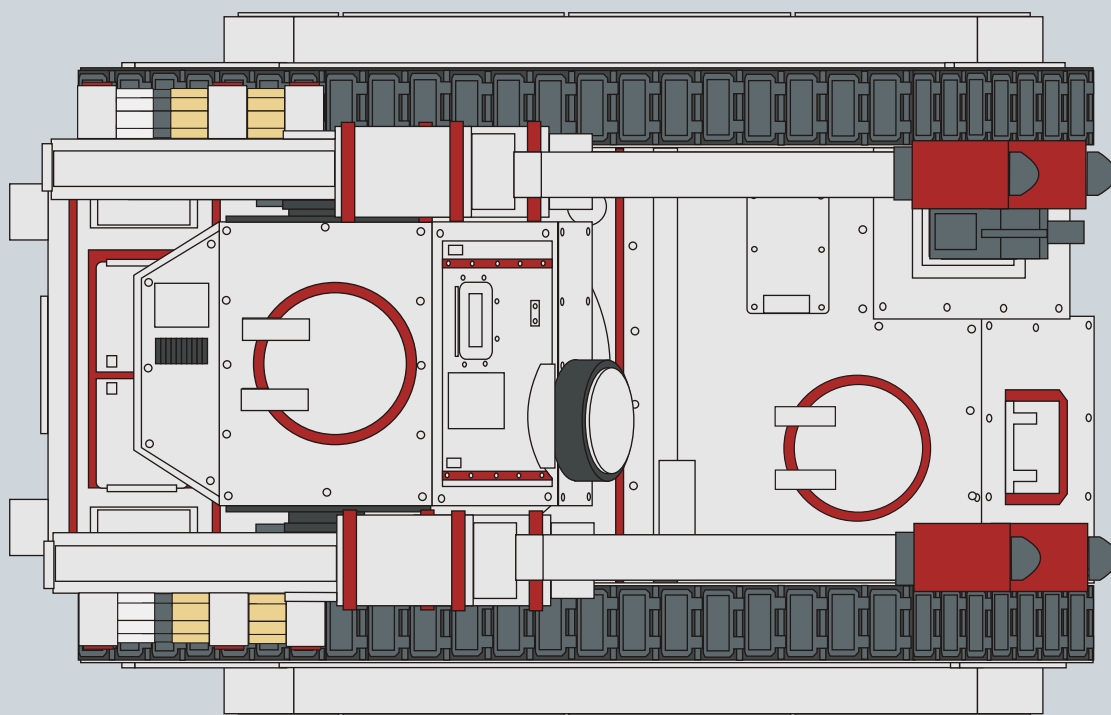

# Ordo Mechanicus departamentum manufacturum

Ordo Mechanicus:  
Eli Patoroch

Hydra Mk II

Paper Model Size:  
147 x 93 mm

Paper: 150-170  
Carton: 0,4-0,6

Repaint and edit by:  
Legion  
[www.tapapercraft.com](http://www.tapapercraft.com)

37\*

Upper guns

Lower guns

57a

61a\*

Hatch periscopes

61

Track details

Hull detail

Gun adaptor

Gun + Missile adaptor

Missile adaptor

Barrel insides

59a

Gun details

Turret back details