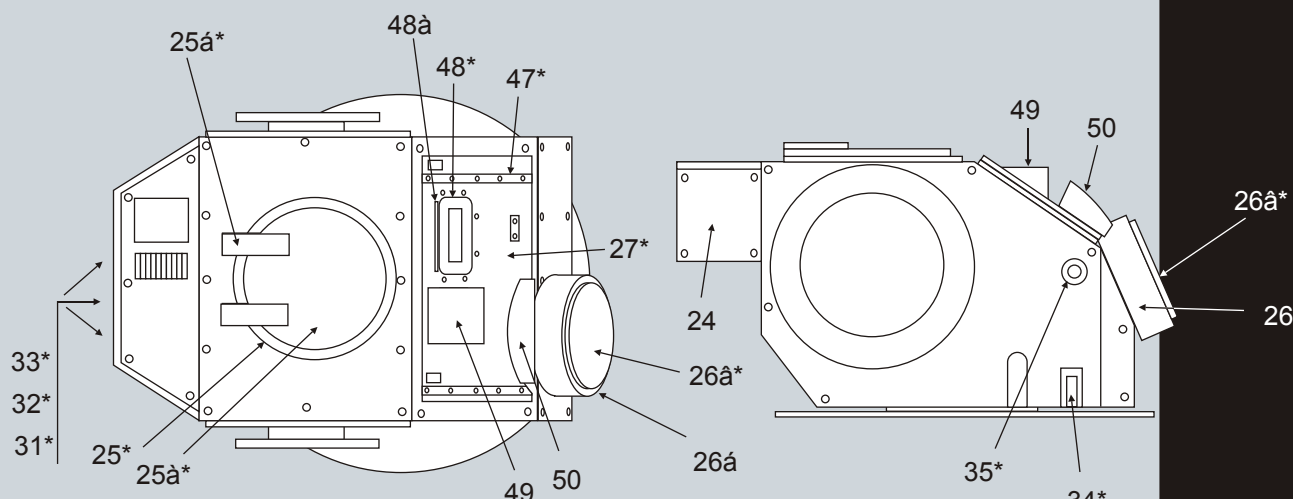

# Ordo Mechanicus departamentum manufacturum

Ordo Mechanicus:  
Eli Patoroch

Hydra Mk II

Paper Model Size:  
147 x 93 mm

Paper: 150-170  
Carton: 0,4-0,6

Repaint and edit by:  
Legion  
[www.tapapercraft.com](http://www.tapapercraft.com)

Hull detail

Gun adaptor

Gun + Missile adaptor

Missile adaptor

Barrel insides

59a

Gun details

Turret back details