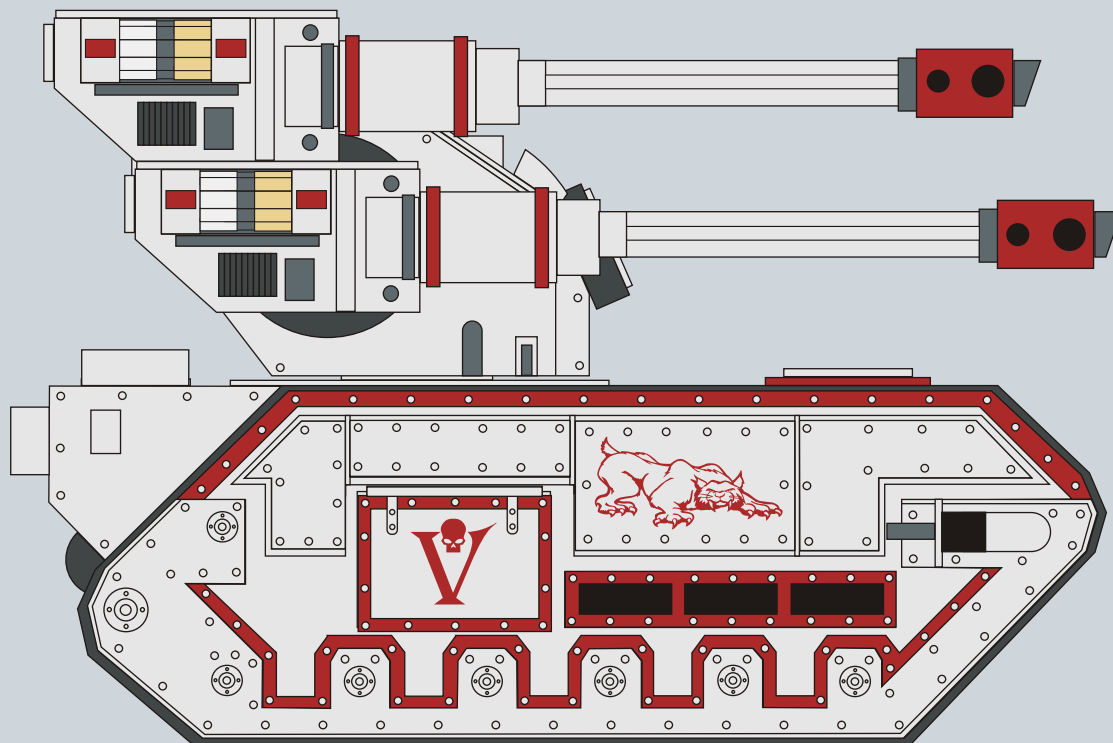

# Ordo Mechanicus departamentum manufacturum

Ordo Mechanicus:  
Eli Patoroch

Hydra Mk II

Paper Model Size:  
147 x 93 mm

Paper: 150-170  
Carton: 0,4-0,6

Repaint and edit by:  
Legion  
[www.tapapercraft.com](http://www.tapapercraft.com)

37\*

Upper guns

Lower guns

57a

61a\*

Hatch periscopes

61

Track details

Hull detail

Gun adaptor

Gun + Missile adaptor

Missile adaptor

Barrel insides

59a

Gun details

Turret back details