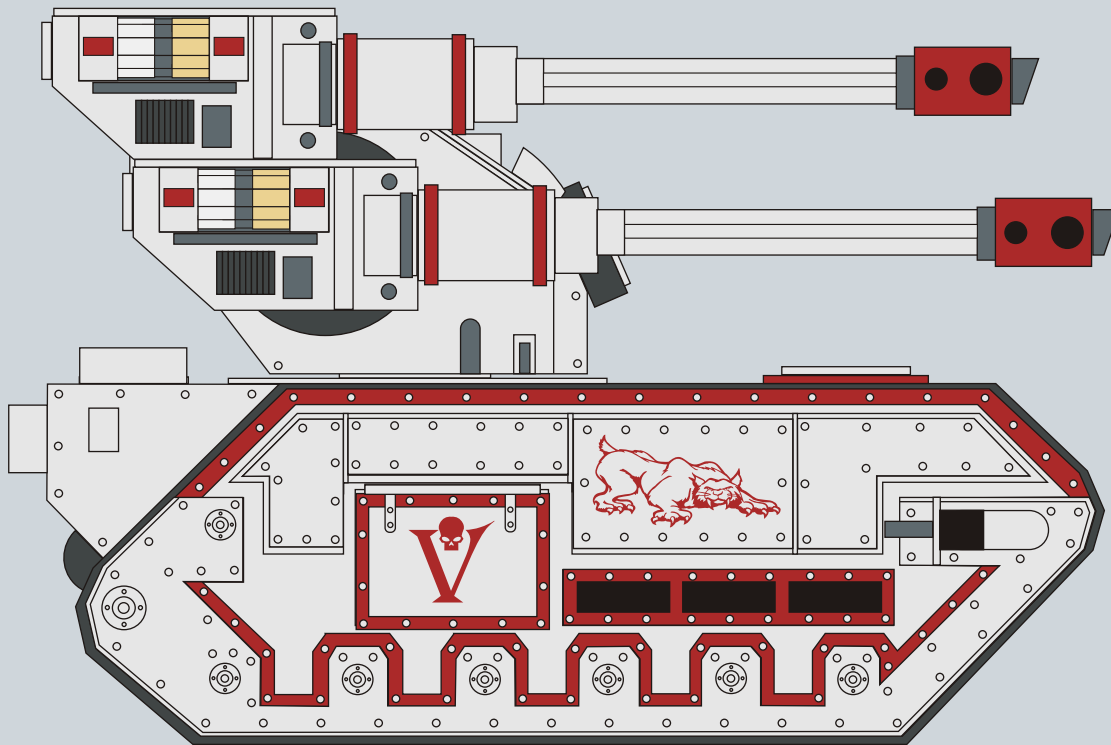

Ordo Mechanicus:
Eli Patoroch

Hydra Mk II

Paper Model Size:
147 x 93 mm

Paper: 150-170
Carton: 0,4-0,6

Repaint and edit by:
Legion
www.tapapercraft.com

Upper guns

Lower guns

57a

61a*

Hatch periscopes

61

Track details

Hull detail

Gun adaptor

Gun + Missile adaptor

Missile adaptor

Barrel insides

59a

Gun details

Turret back details

Antenna holder

Flag

Extra thread pads

54