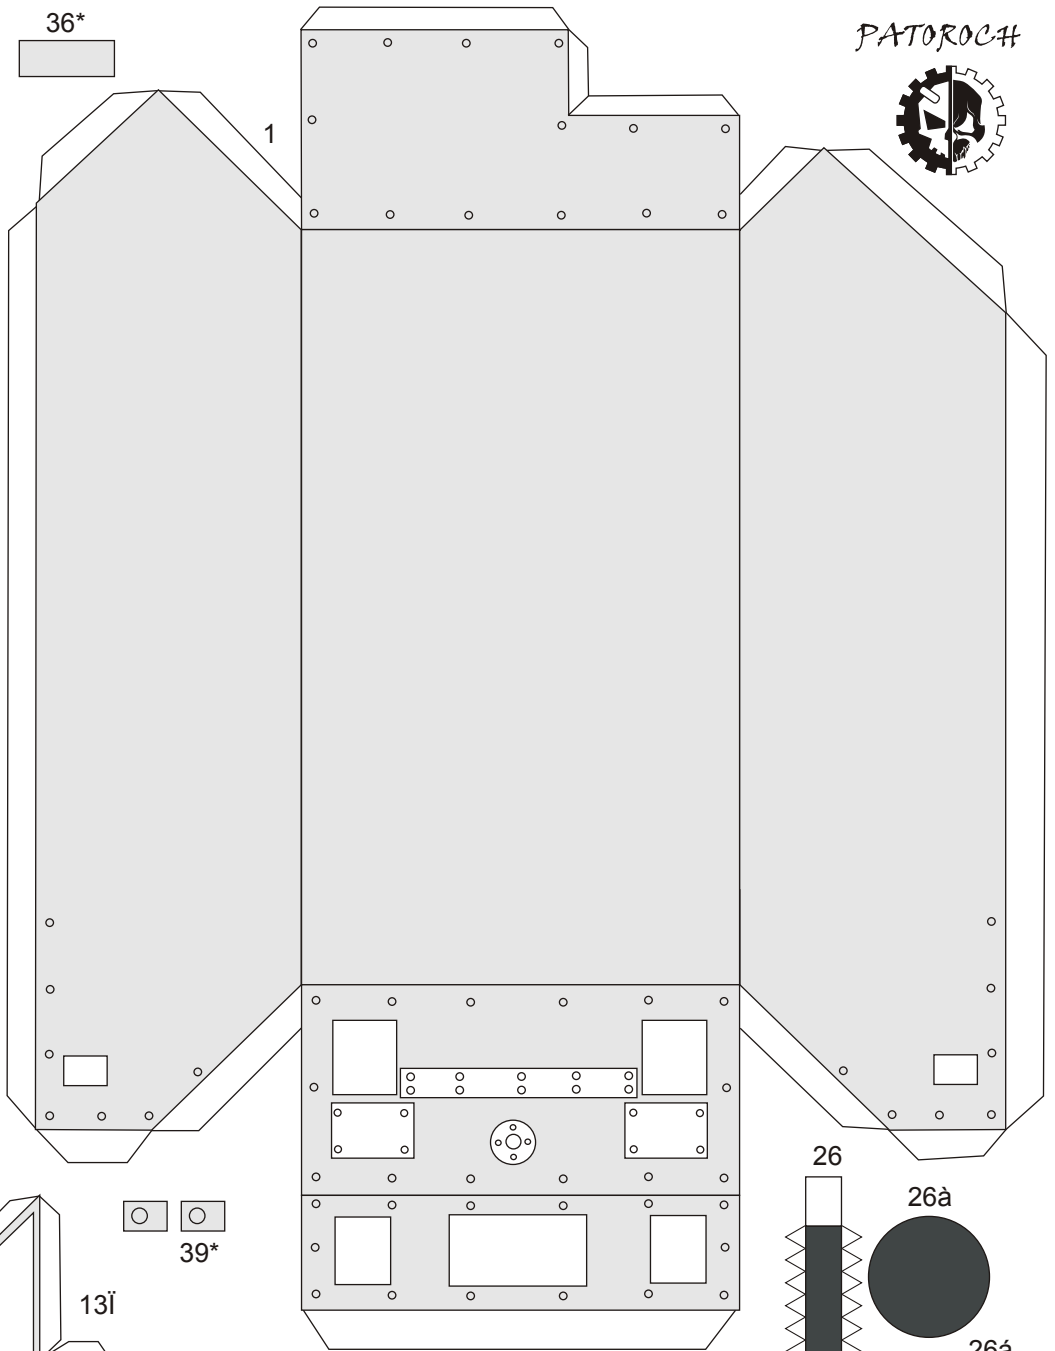

# Ordo Mechanicus departamentum manufacturum

Ordo Mechanicus:  
Eli Patoroch

Hydra Mk II

Paper Model Size:  
147 x 93 mm

Paper: 150-170  
Carton: 0,4-0,6

Repaint and edit by:  
Legion  
[www.tapapercraft.com](http://www.tapapercraft.com)

37\*

Upper guns

Lower guns

57a

61a\*

Hatch periscopes

61

Track details

Hull detail

Gun adaptor

Gun + Missile adaptor

Missile adaptor

Barrel insides

59a

Gun details

Turret back details